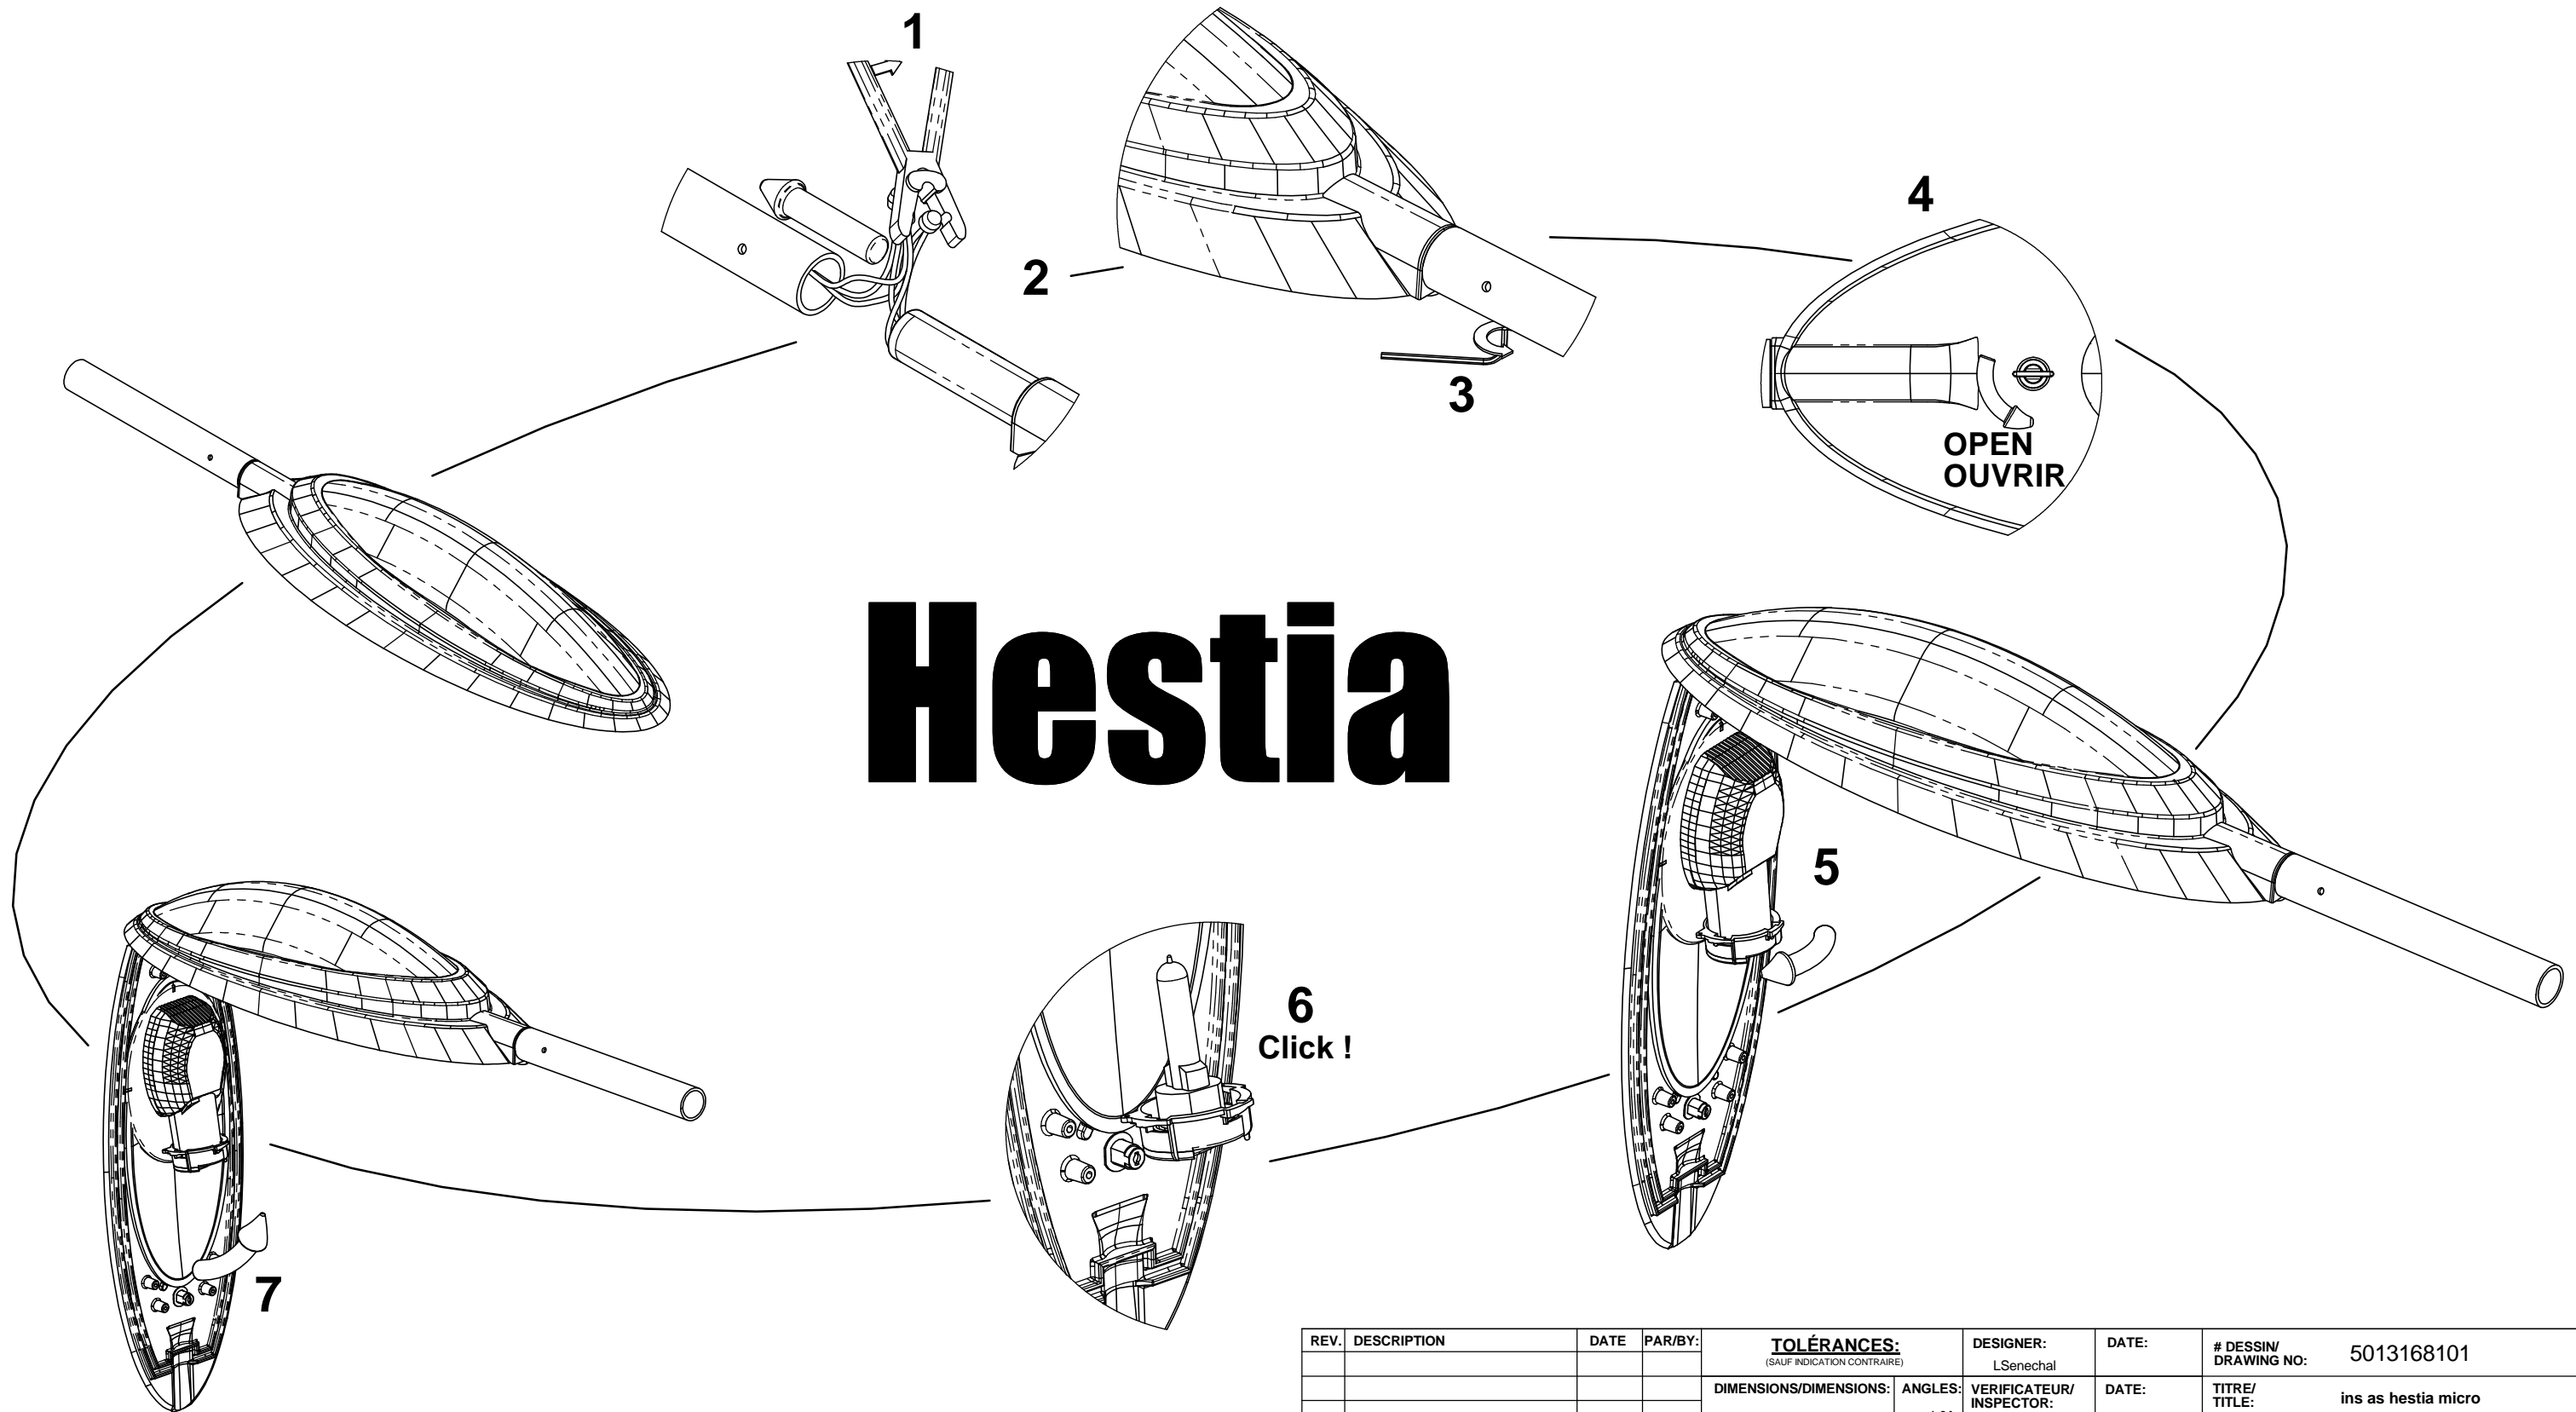

Attention, seul un électricien qualifié peut fait faire les branchements électriques.
Warning, only a qualified electrician can do the wiring connexions.

Hestia

DESSIN DE RÉFÉRENCE SEULEMENT, VOIR FICHER 3D POUR DÉTAILS.

REV.	DESCRIPTION	DATE	PAR/BY:	TOLÉRANCES: (SAUF INDICATION CONTRAIRE)		DESIGNER: LSenechal	DATE:	# DESSIN/ DRAWING NO:	5013168101
				DIMENSIONS/DIMENSIONS: 0" - 50" ± 0.015"	ANGLES: ±1.0°	VERIFICATEUR/ INSPECTOR:	DATE:	TITRE/ TITLE:	ins as hestia micro
				RAYON MIN RADIUS: 0.015"		MATÉRIAU/ MATERIAL:		ÉCHELLE/ SCALE:()	1:8
				ANGLE DEMOUL/ DRAFT ANGLE: 3.0°		POIDS/ WEIGHT:		FEUILLE/ SHEET:	1 DE 1
								#PIÈCE/ PART NO: