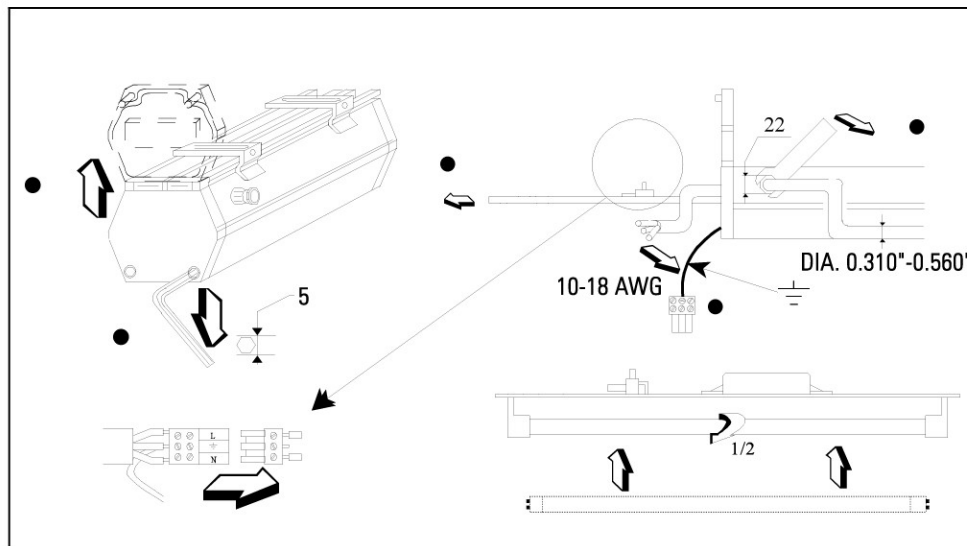

**Installation
Installation**